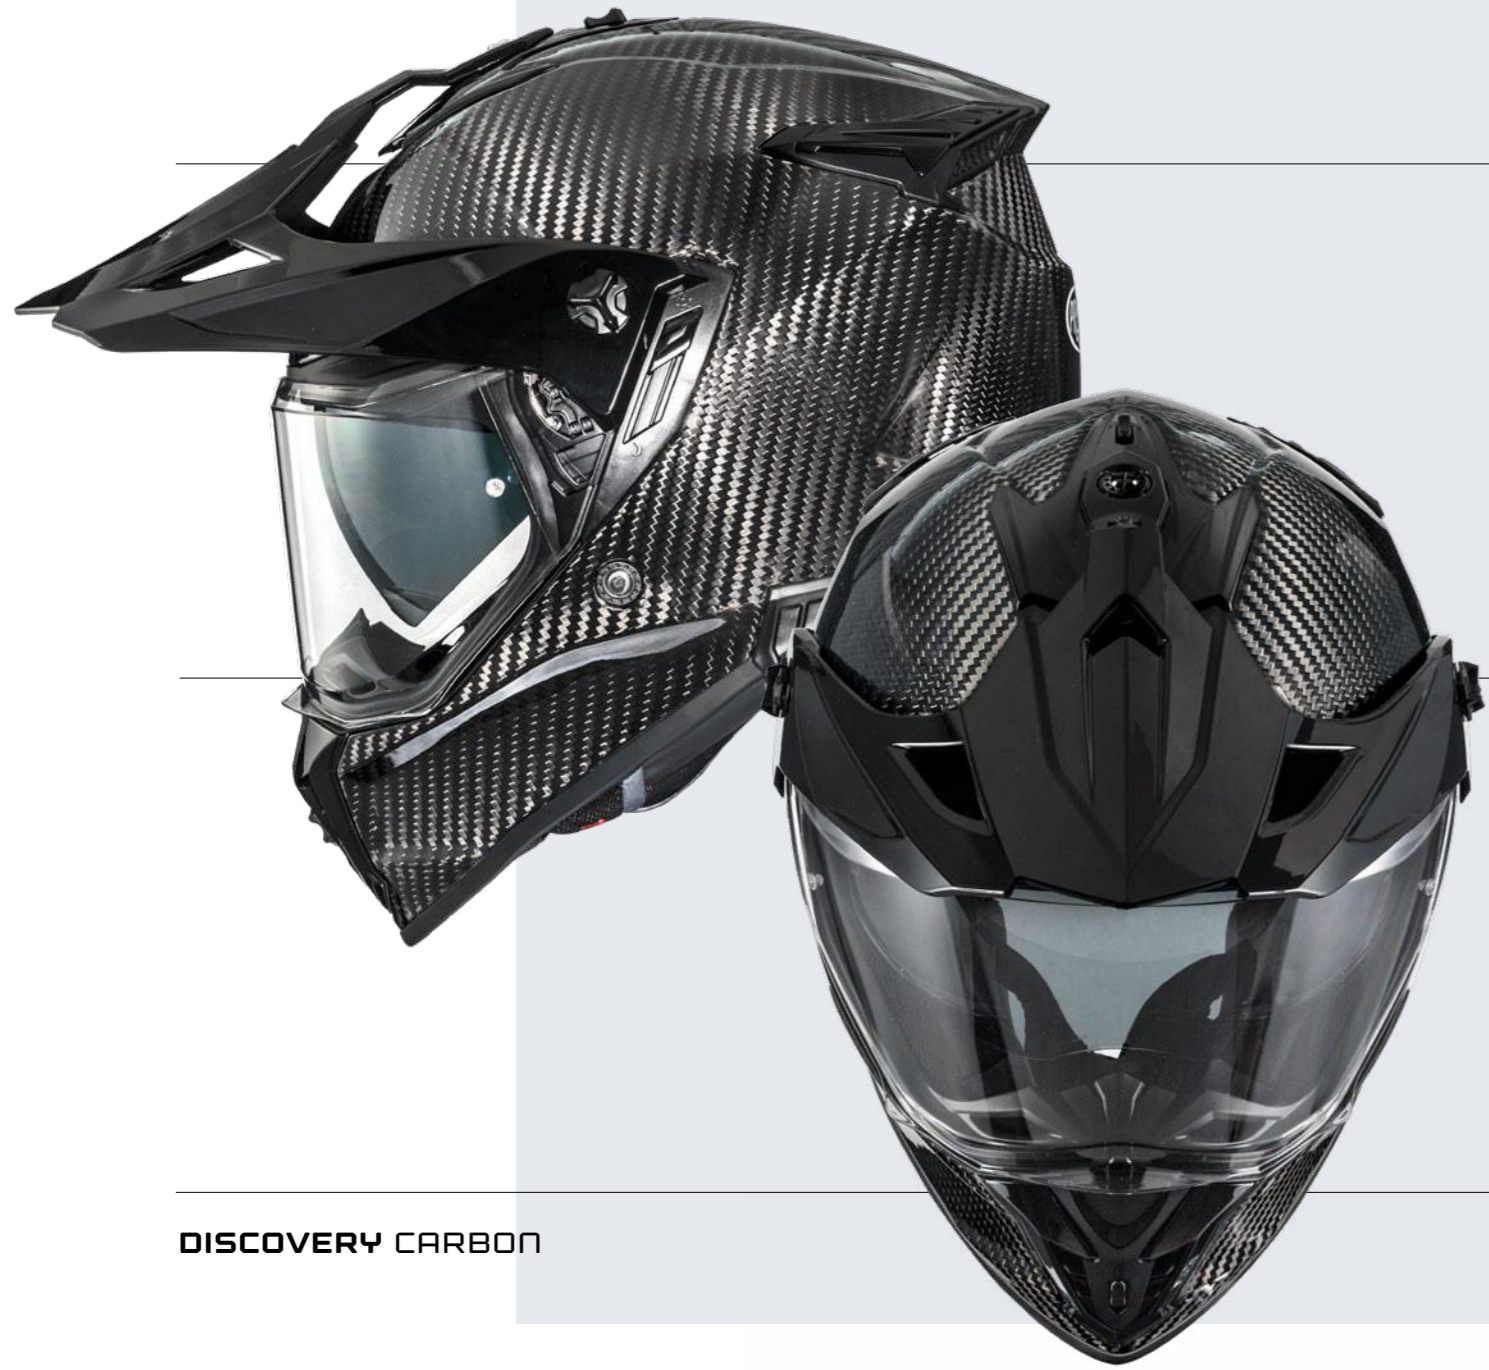

XS S M L XL XXL

* Suggested retail price

2024 COLLECTION

CROSS OVER

DUAL SPORT HELMETS

DISCOVERY CARBON / € 479,99*

XS S M L XL XXL

DISCOVERY U9 BM / € 379,99*