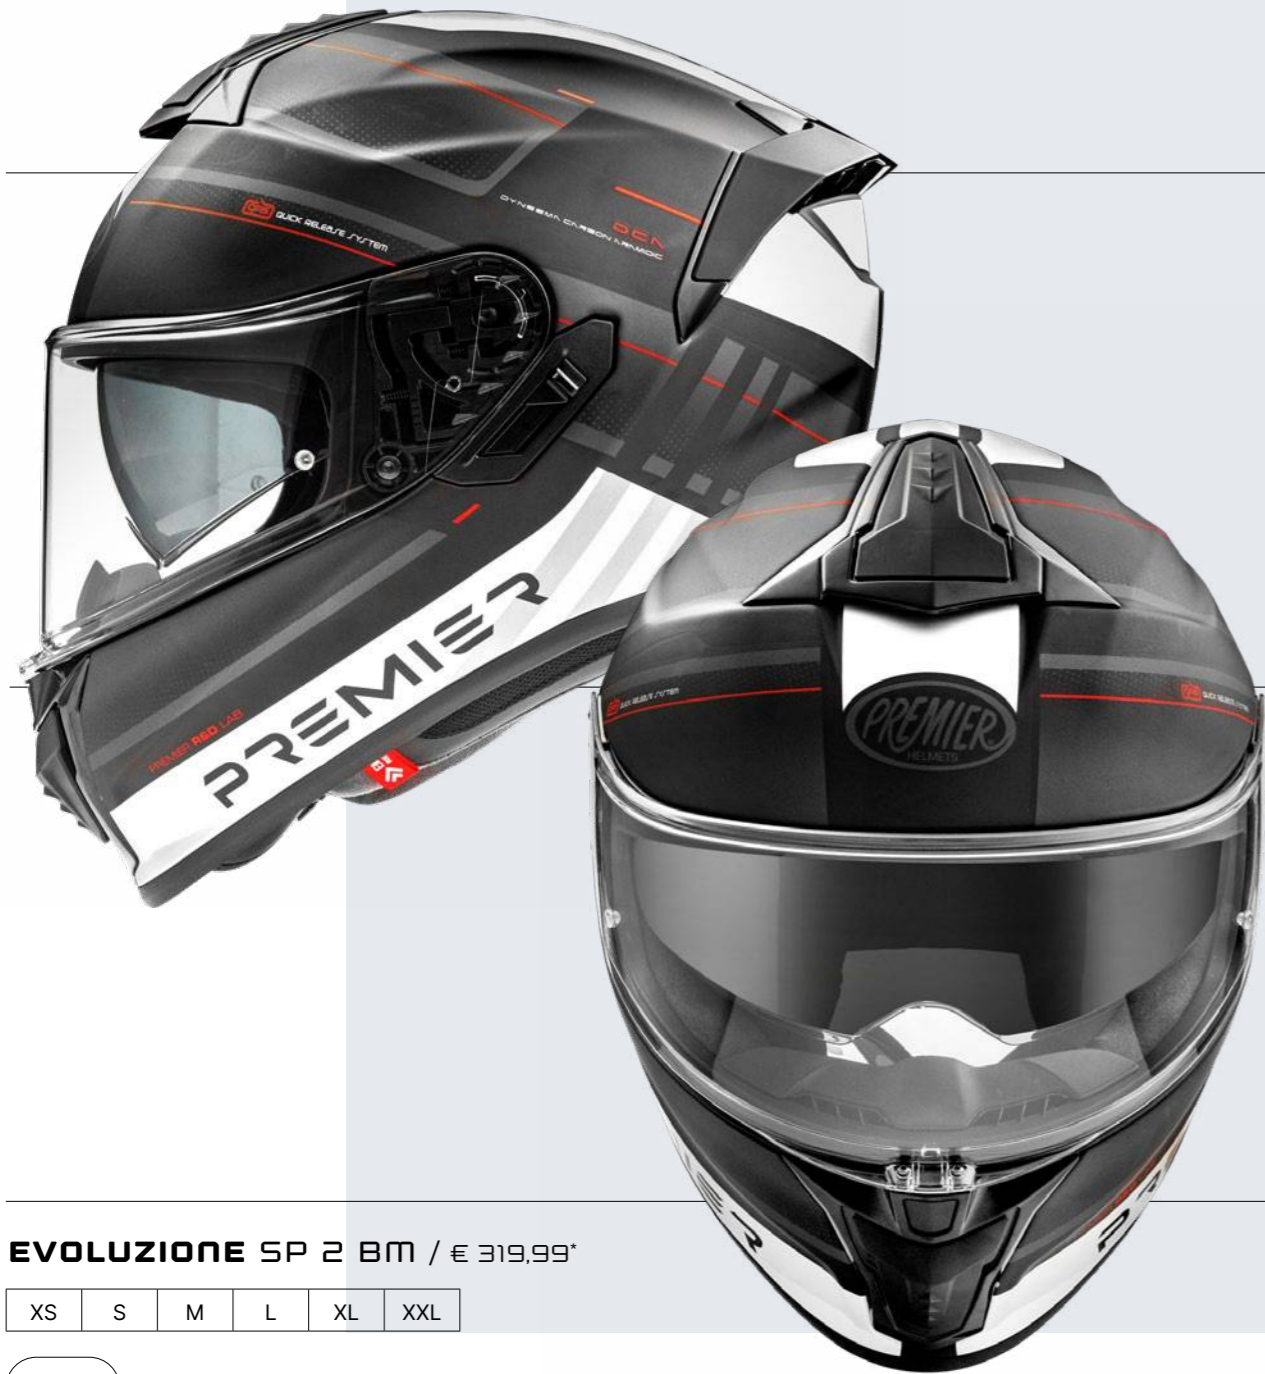

XS S M L XL XXL

EVOLUZIONE RR 13 / € 319,99*

XS S M L XL XXL

EVOLUZIONE RR2

* Suggested retail price

EVOLUZIONE DK 2 BM

EVOLUZIONE DK 93 / € 319,99*

XS S M L XL XXL

EVOLUZIONE DK 2 BM / € 319,99*

XS S M L XL XXL

* Suggested retail price

EVOLUZIONE SP 2 BM / € 319,99*

XS S M L XL XXL

EVOLUZIONE SP 92 / € 319,99*

XS S M L XL XXL

EVOLUZIONE SP 4 BM / € 319,99*